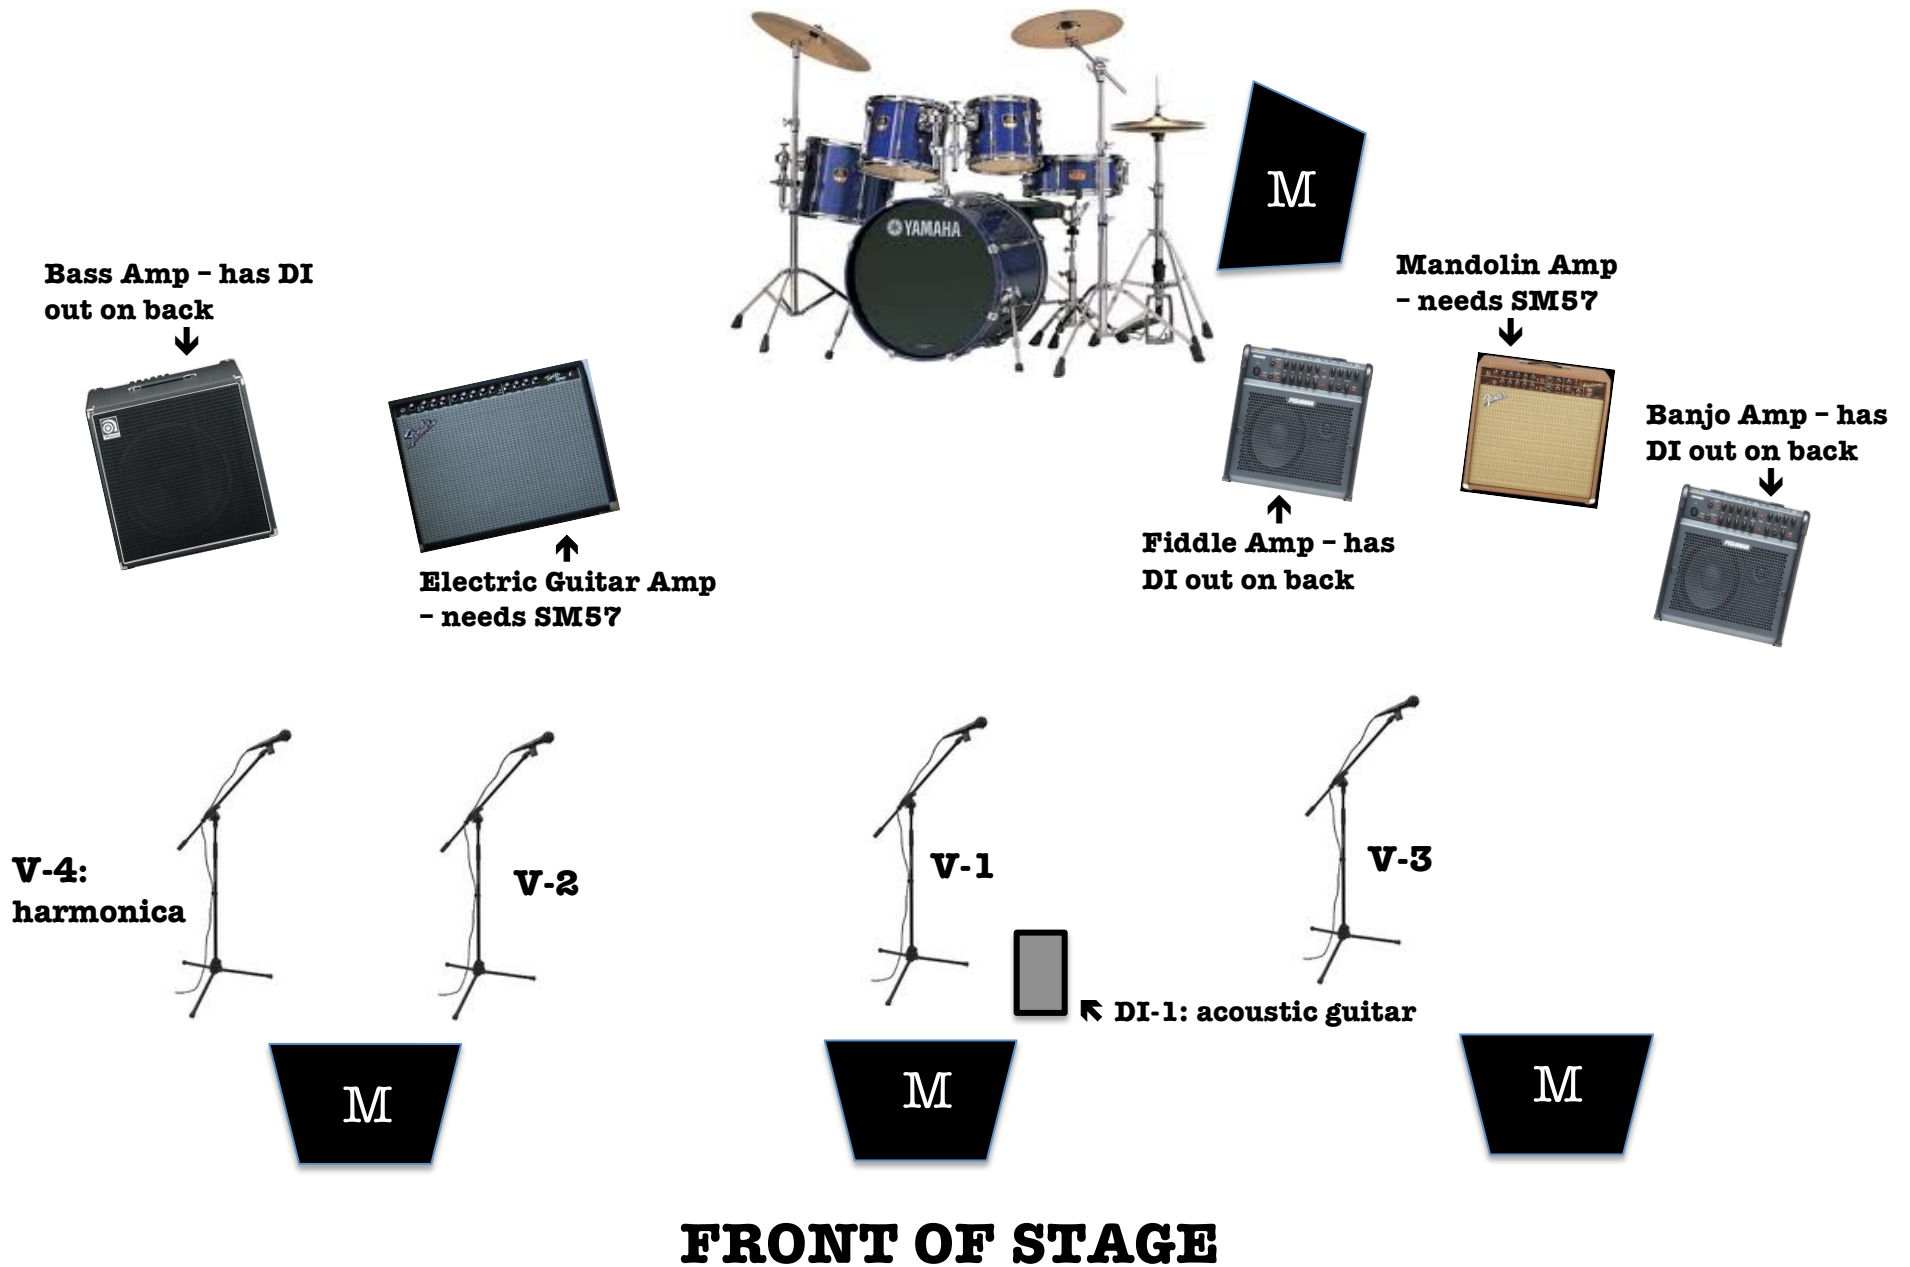

The Whiskey Gentry - Stage Plot

Input List

V-1: Lead Vocal needs SM-58 mic

V-2: Backing Vocal needs SM-58 mic

V-3: Backing Vocal needs SM-58 mic

V-4: Harmonica needs SM-58 Mic

DI -1: Acoustic Guitar

Bass Amp: Has DI out on back

Electric Guitar Amp: Needs SM-57 mic on front

Fiddle Amp: Has DI out on back

Banjo Amp: Has DI out on back

Mandolin Amp: Needs SM-57 mic on front