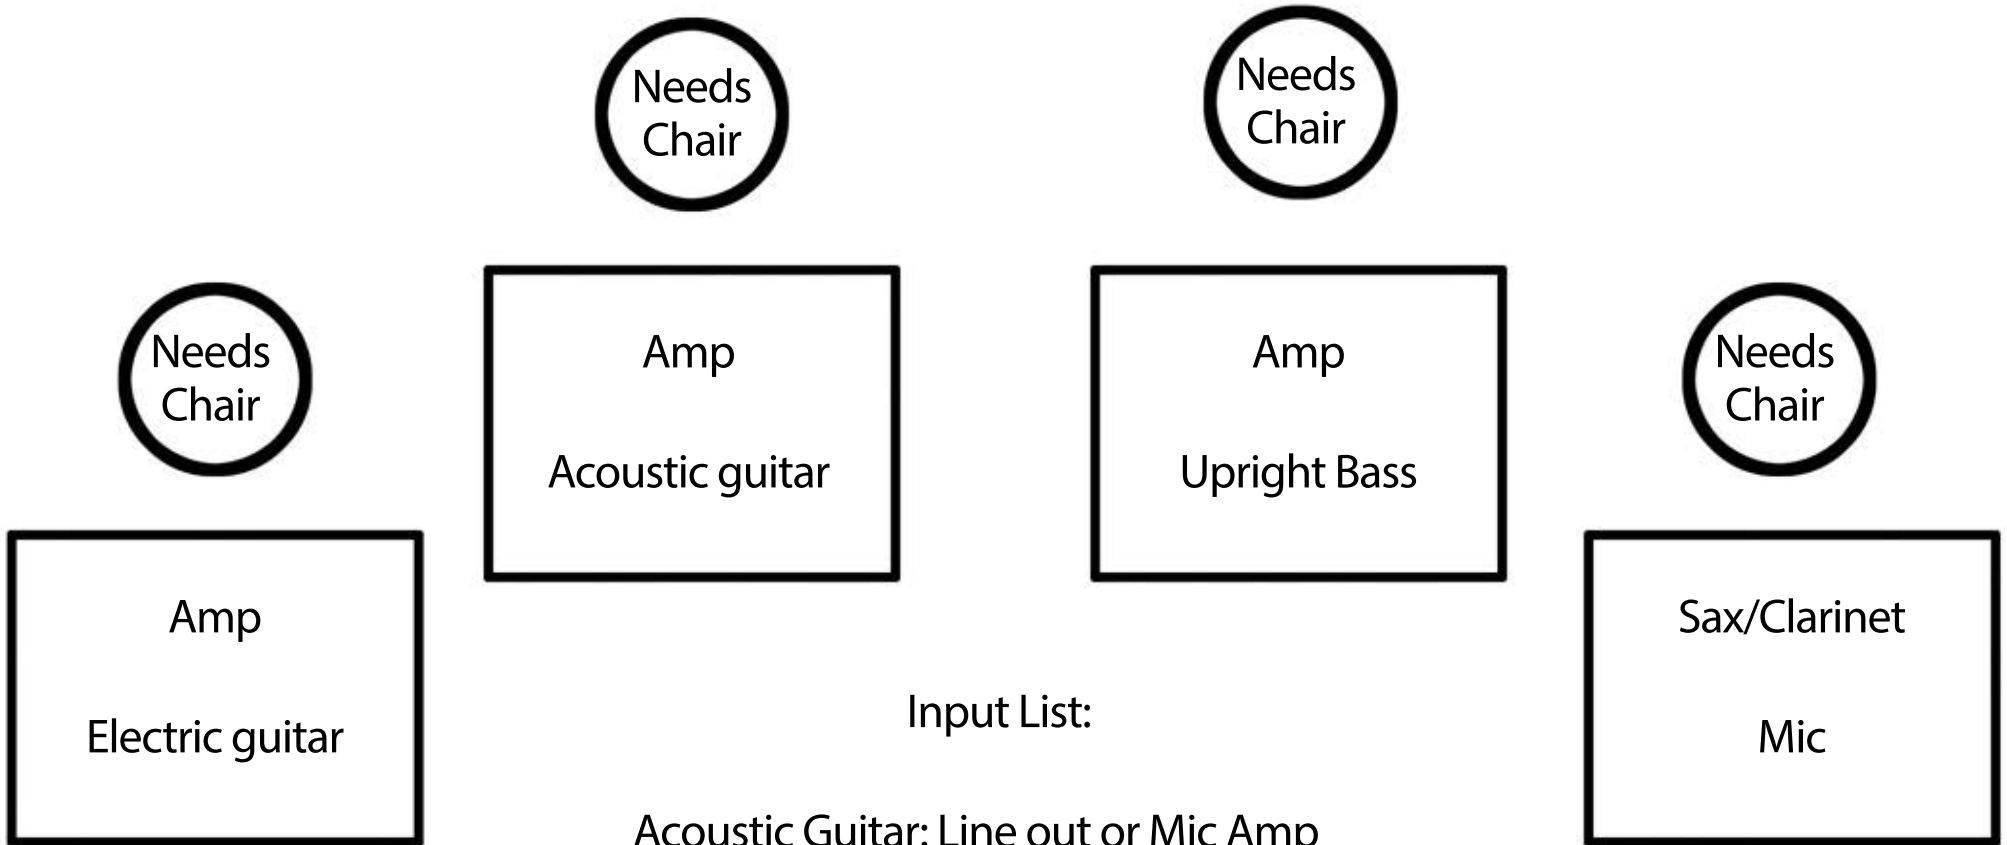

Django Earnhardt Stage Plot

Input List:

Acoustic Guitar: Line out or Mic Amp

Electric Guitar: Line out or Mic Amp

Upright Bass: Line out or Mic Amp

Sax/Clarinet: Instrument Mic